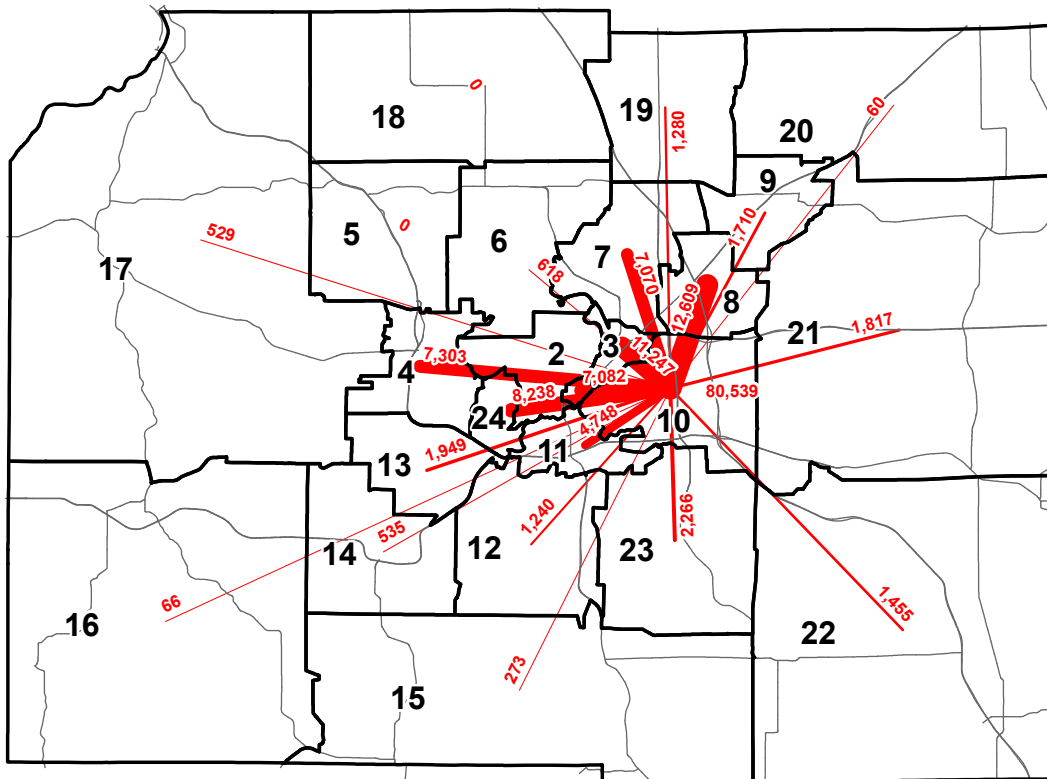

**Trips from Super District 13 (Southwest Madison Area)**

**Trips from Super District 10 (East Madison Area/Monona)**

**2001 Total Daily Trip Flows  
by Super District  
Dane County, Wisconsin**

Prepared by staff to the:  
Madison Area

Rev: 9/26/06

SOURCE: 2001 NHTS