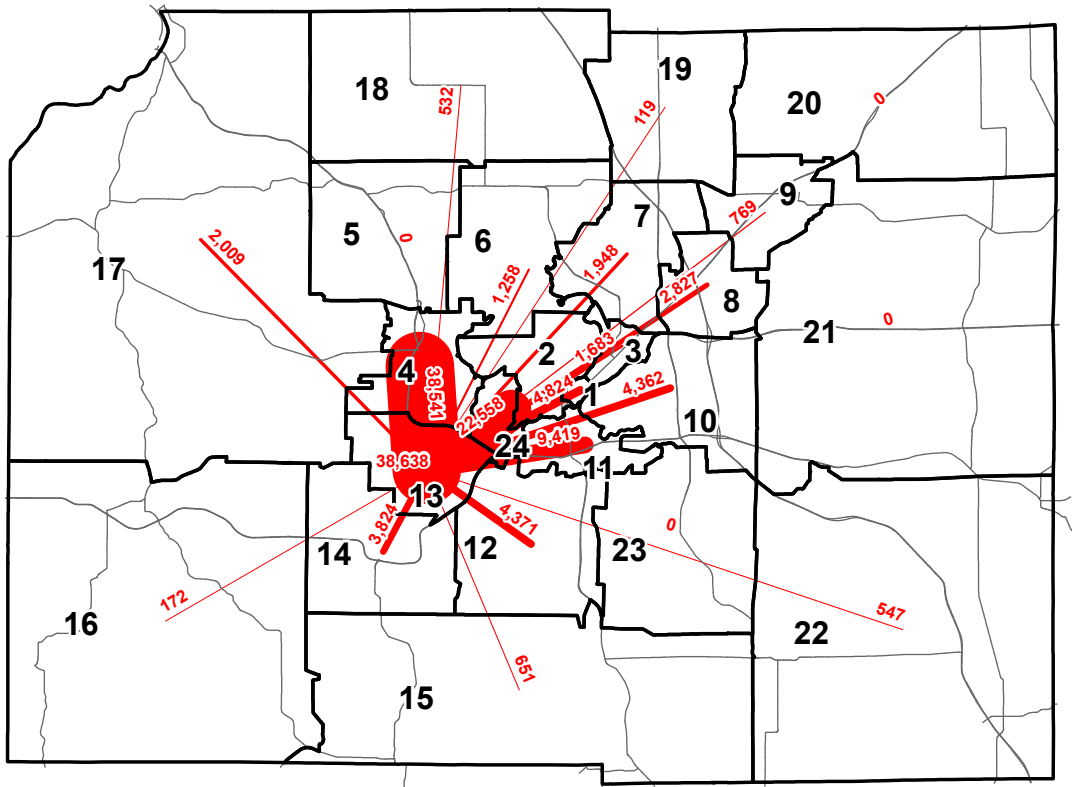

**Trips from Super District 13 (Southwest Madison Area)**

**Trips from Super District 10 (East Madison Area/Monona)**

**2001 Total Daily Trip Flows  
by Super District  
Dane County, Wisconsin**

Prepared by staff to the:  
Madison Area

Rev: 9/26/06

SOURCE: 2001 NHTS